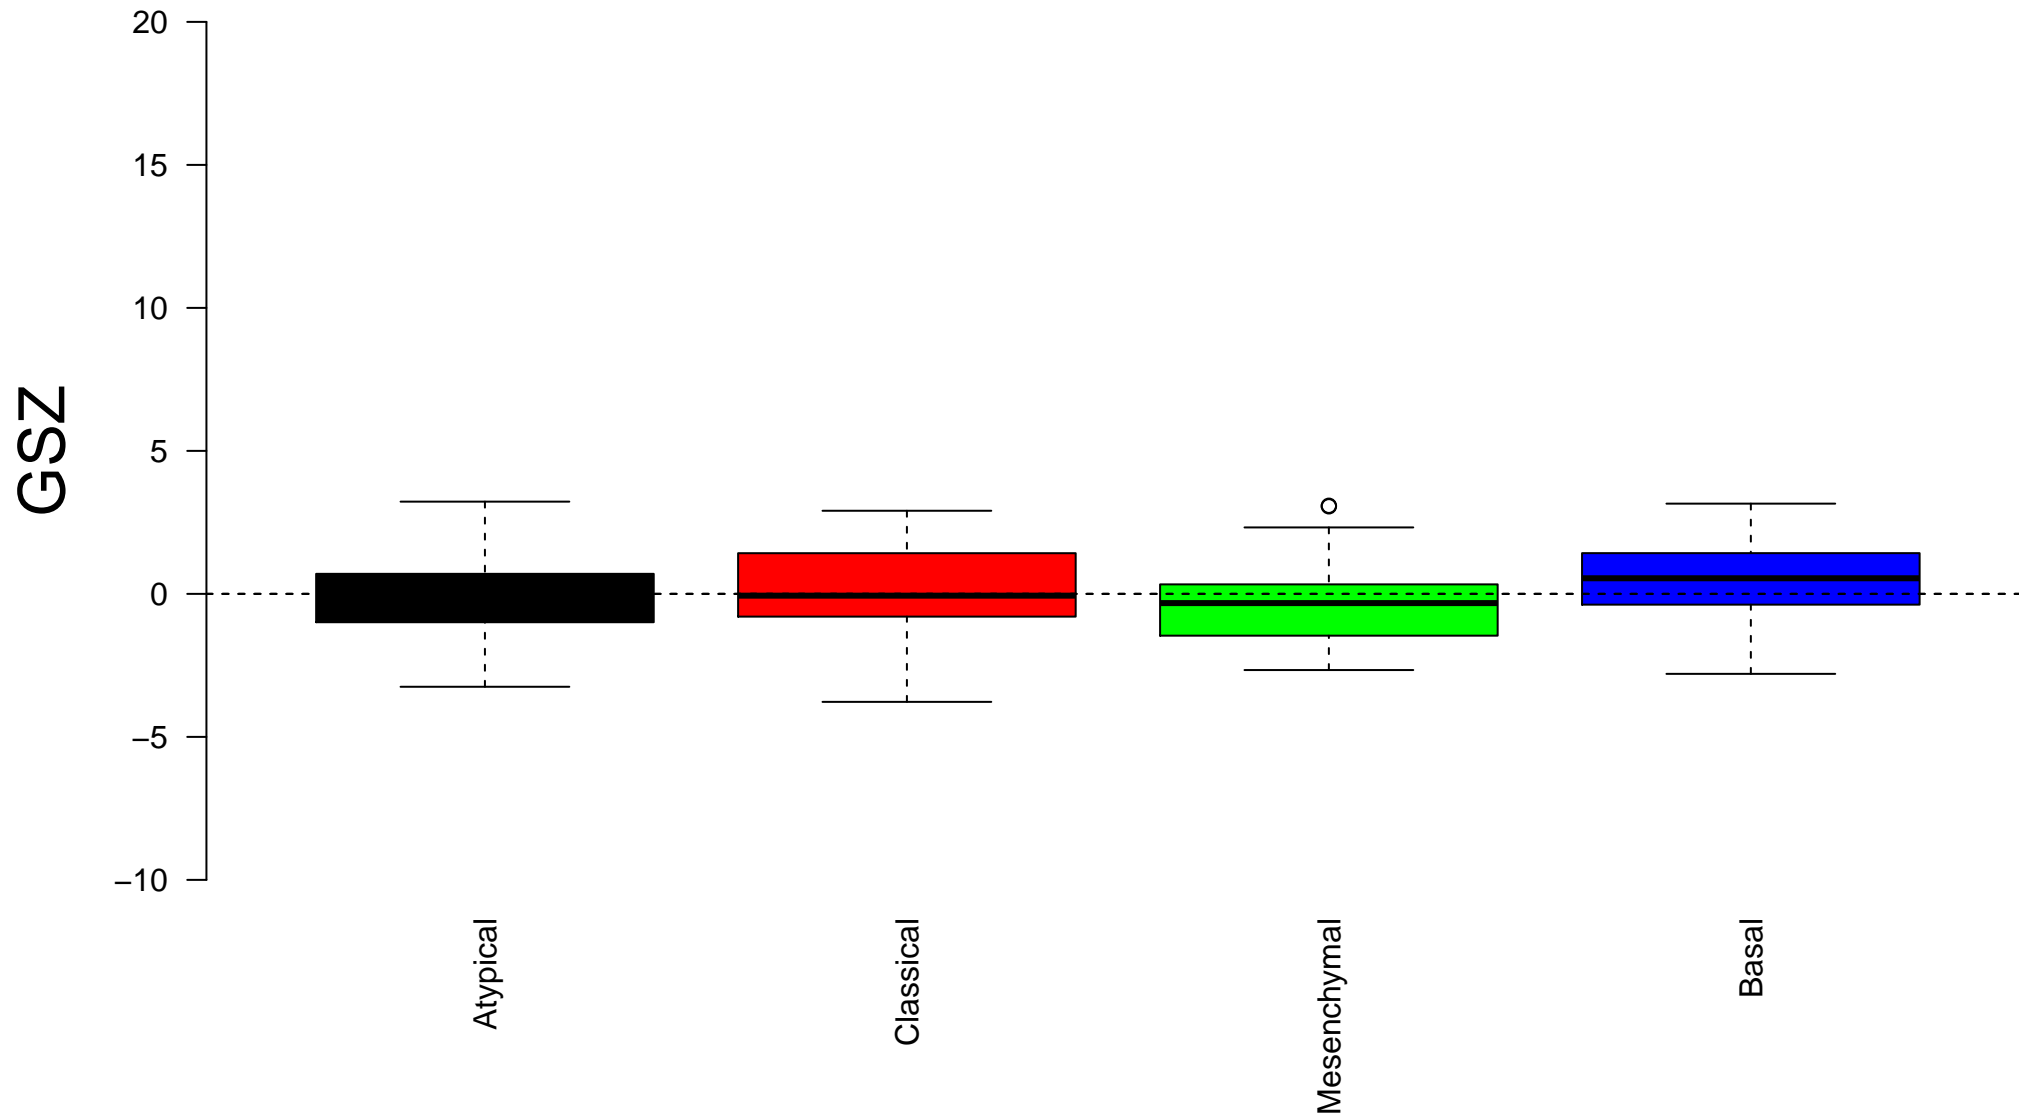

# protein disulfide oxidoreductase activity

### Enrichment in spots: protein disulfide oxidoreductase activity

# Expression of protein disulfide oxidoreductase activity in Spot A

$\Delta e$

2.0  
1.5  
1.0  
0.5  
0.0  
-0.5  
-1.0  
-1.5