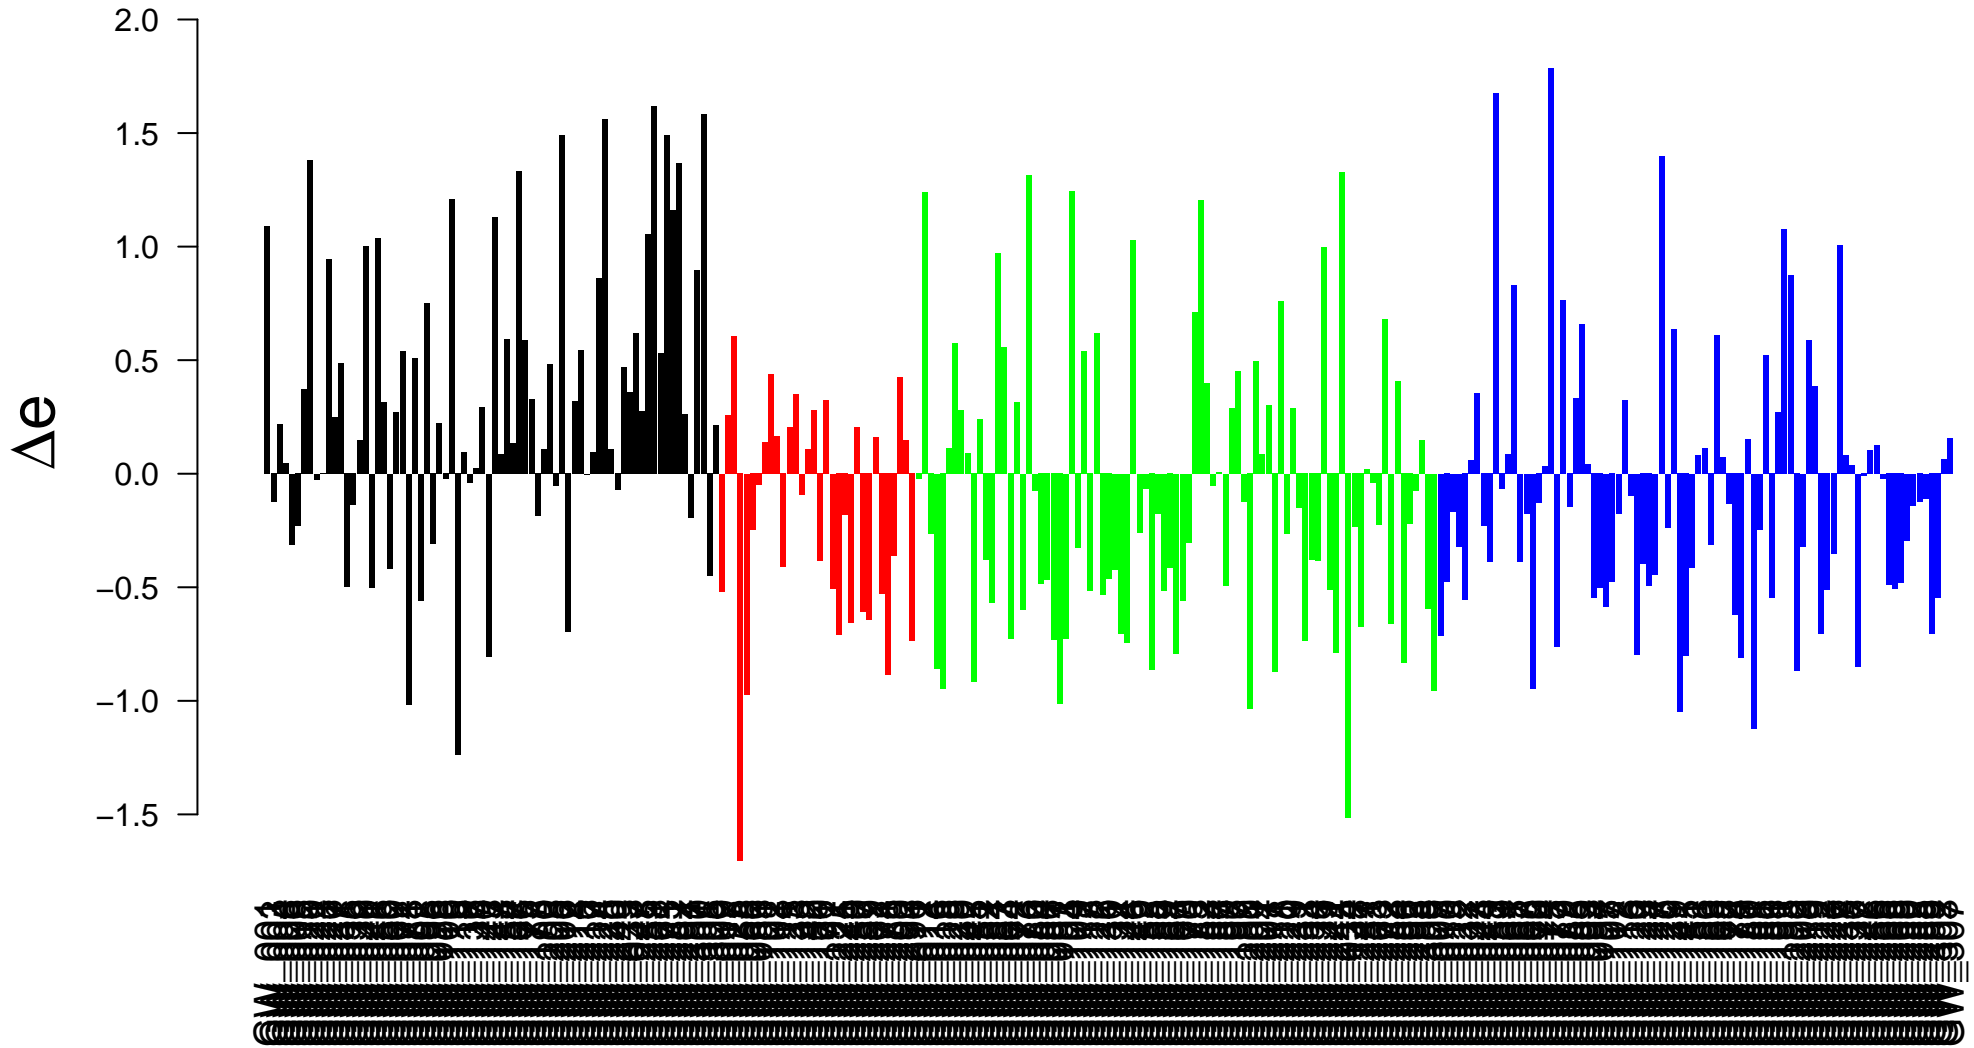

Expression of protein disulfide oxidoreductase activity in Spot G