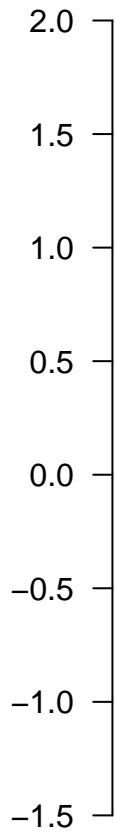

Expression of protein disulfide oxidoreductase activity in Spot P

Δe